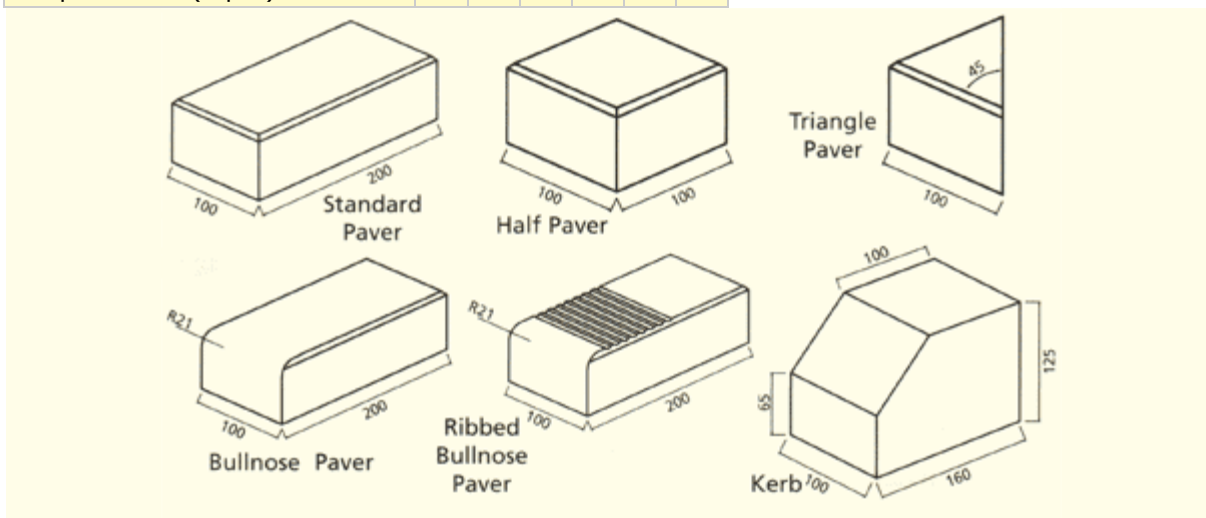

Colours: RR = Ruabon Red, R = Rustic, RB = Ruabon Buff, Bu = Buff, Br = Brown, HF = Hafod Black

Availability: S = Available from stock, O = Made to order products

Clay Paver 50mm Range Summary

50mm Range	RR	R	RB	Bu	Br	HF
200 x 100 Nibbed Paver	S	S	S	S	S	S
100 x 100 Half Paver	S	S	S	S	S	O
100 x 100 Triangle	S	S	S	S	S	O
200 x 100 Bullnose Plain	S	S	S	S	S	O
200 x 100 Bullnose Ribbed	S	S	S	S	S	O
200 x 100 Channel	S	S	S	S	S	O
Channel Return	S	S	S	S	S	O
Channel Stop-end	S	S	S	S	S	O
Lamp Post Set (4 pcs)	O	O	O	O	O	O

200 x 100 Channel	S	S	S	S	S	O
Channel Return	S	S	S	S	S	O
Channel Stop-end	S	S	S	S	S	O
200 x 100 Tactile Surface	O	O	O	O	O	O
Lamp Post Set (4 pcs)	O	O	O	O	O	O